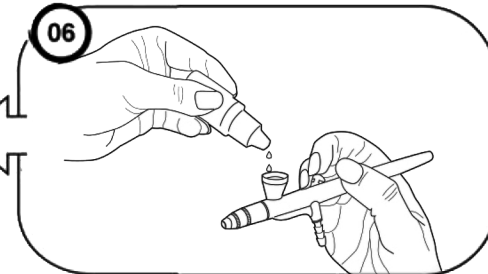

Watson & Webb Little Airbrush: Instructions

Contents

Setting up your airbrush

Operating your airbrush

**20**  
MIN MAX

Cleaning your airbrush